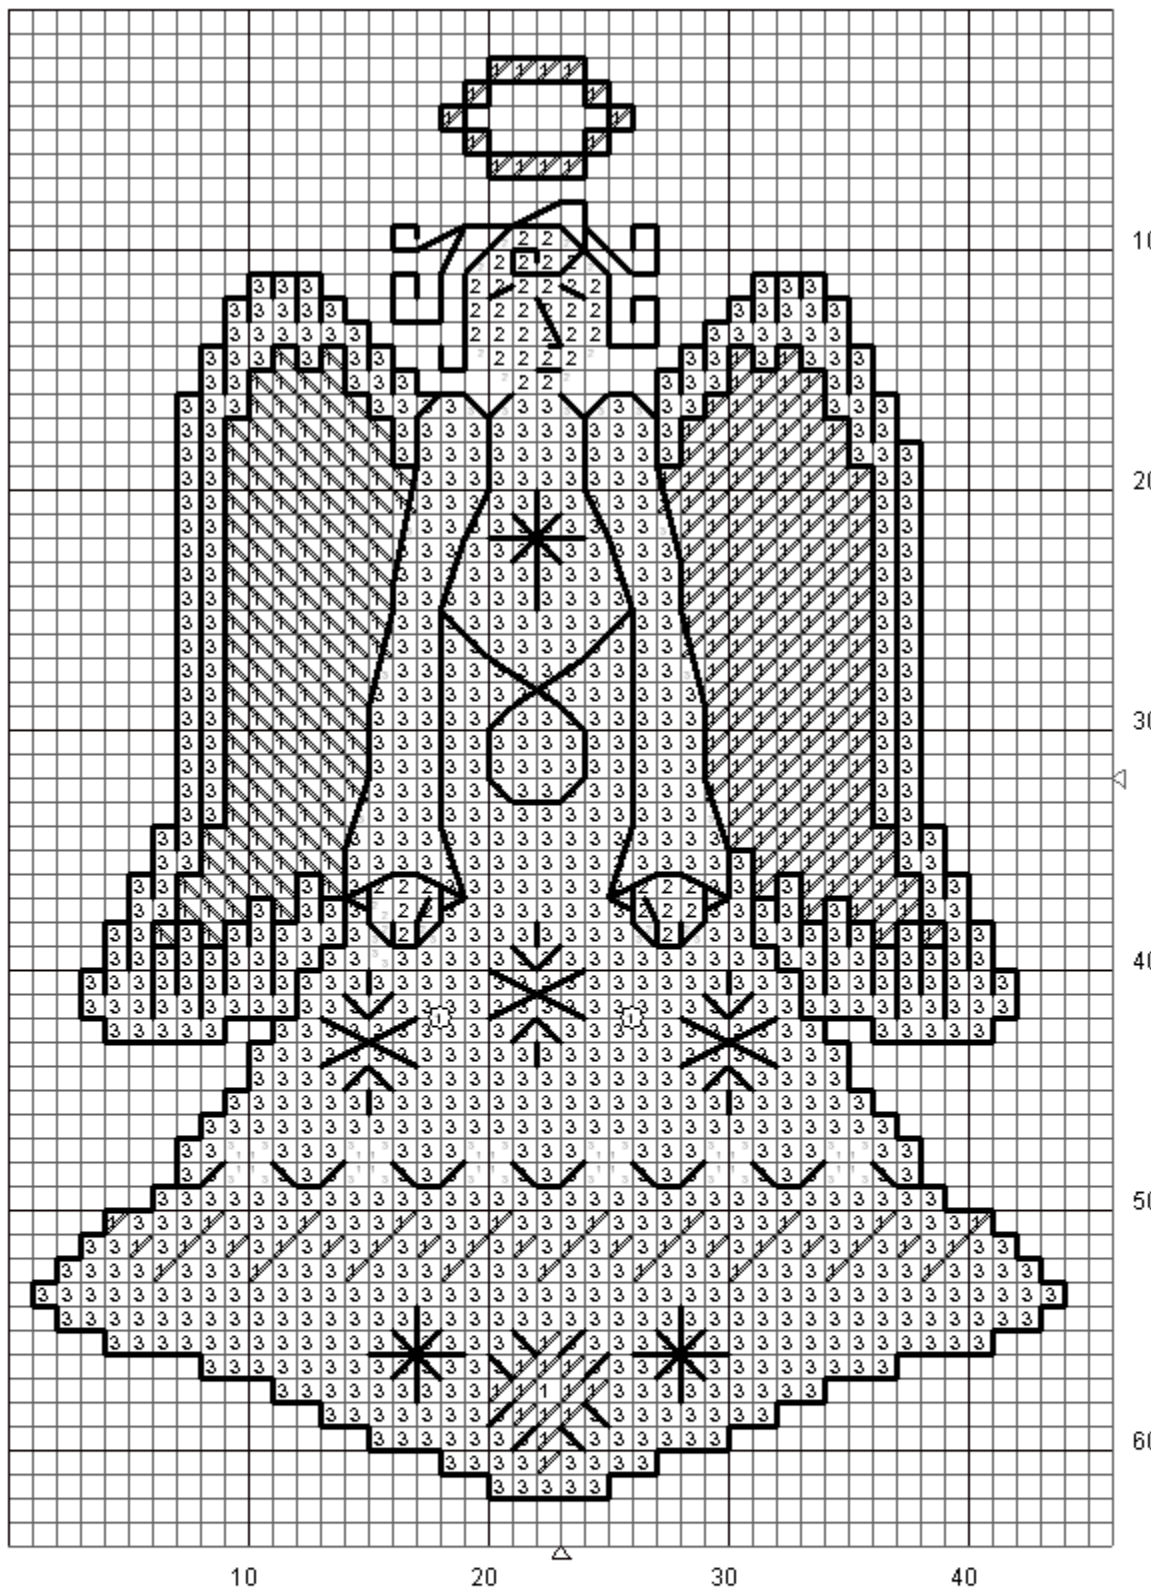

*Christmas Angel
Freebie 2007*

<i>symbol</i>	<i>DMC floss</i>
<i>1</i>	<i>5284</i>
<i>2</i>	<i>3856</i>
<i>3</i>	<i>739</i>

The interior of the angel's wings are all half-stitches and are done in 5284

Backstitching:

Halo - 739

All other backstitching is 5284